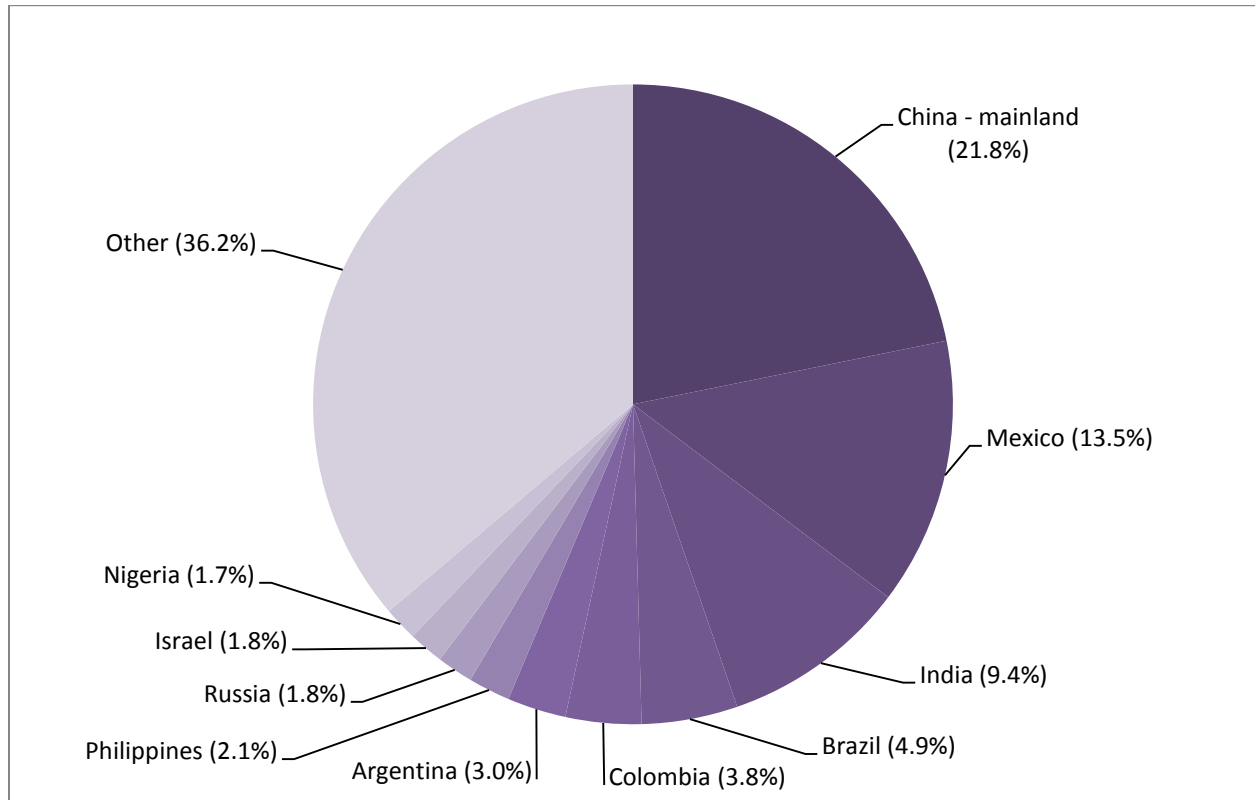

Nonimmigrant Visas Issued by Nationality Fiscal Year 2016

Nationality	Issuance Total	Percent of Total Issuances
China - mainland	2,264,412	21.8%
Mexico	1,400,179	13.5%
India	977,825	9.4%
Brazil	503,642	4.9%
Colombia	397,086	3.8%
Argentina	308,633	3.0%
Philippines	220,301	2.1%
Russia	190,026	1.8%
Israel	183,919	1.8%
Nigeria	179,145	1.7%
Other	3,756,323	36.2%
TOTAL	10,381,491	100%