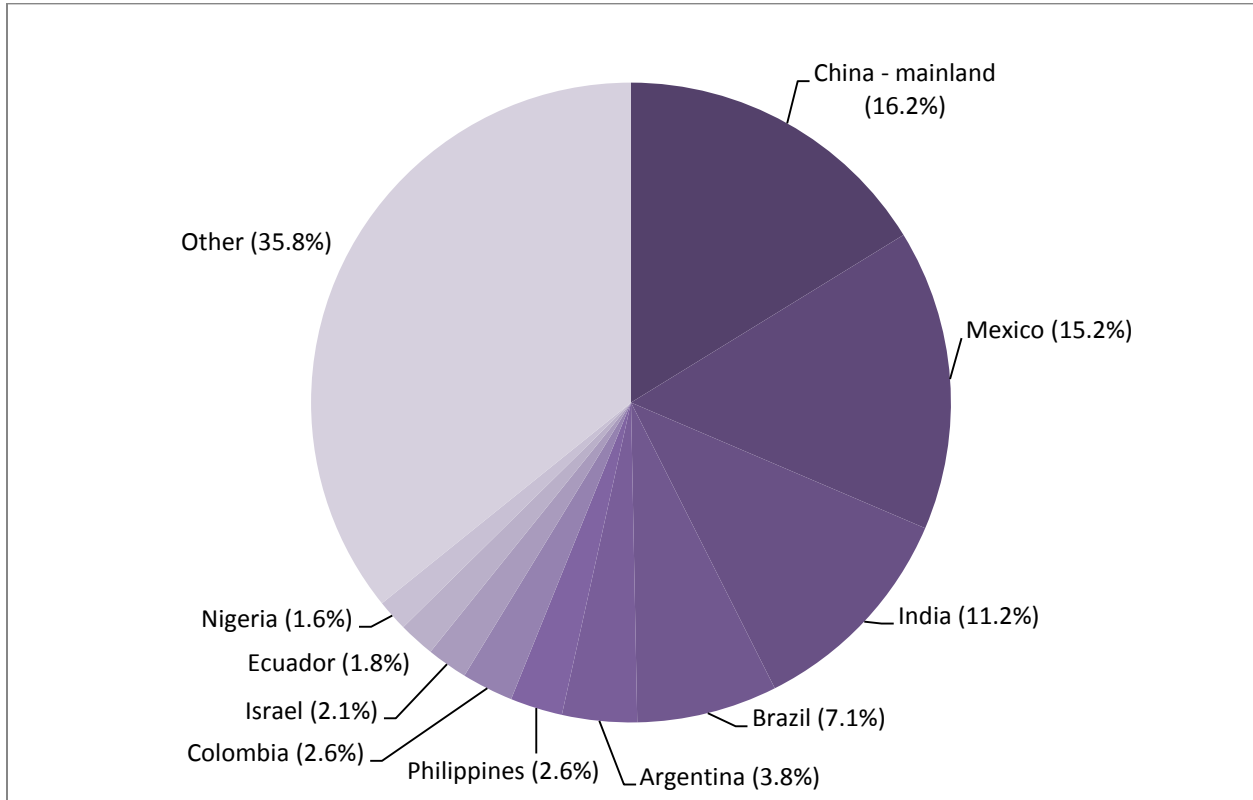

Nonimmigrant Visas Issued by Nationality Fiscal Year 2018

Nationality	Issuance Total	Percent of Total Issuances
China - mainland	1,464,810	16.2%
Mexico	1,372,420	15.2%
India	1,006,802	11.2%
Brazil	641,820	7.1%
Argentina	341,282	3.8%
Philippines	238,684	2.6%
Colombia	235,410	2.6%
Israel	186,461	2.1%
Ecuador	164,651	1.8%
Nigeria	143,783	1.6%
Other	3,231,903	35.8%
TOTAL	9,028,026	100%