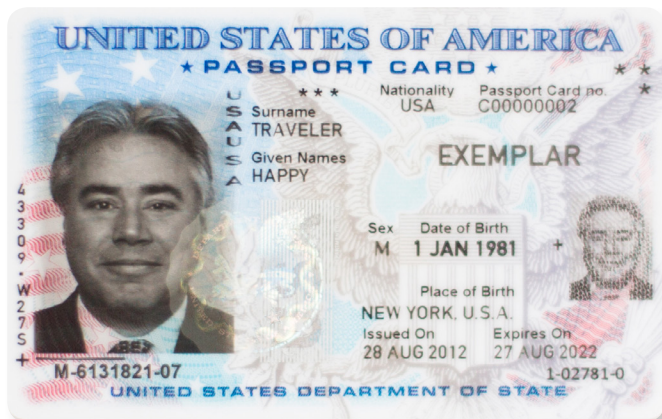

A U.S. Passport Card is **REAL ID COMPLIANT**

U.S. Department of State | Bureau of Consular Affairs

DOMESTIC FLIGHTS

A passport card can be used as ID for domestic flights. It cannot be used for international air travel.

PORTS-OF-ENTRY

Valid for entering the United States from Canada, Mexico, the Caribbean, and Bermuda at land border crossings or sea ports-of-entry.

SIZE

Fits in your wallet, same size as a driver's license or legal permanent resident card.

PRICE

The cost for first time applicants is \$65 for adults and \$50 for children under age 16. Cost for renewal is \$30 for adults.

To learn more about the U.S. passport card visit travel.state.gov.