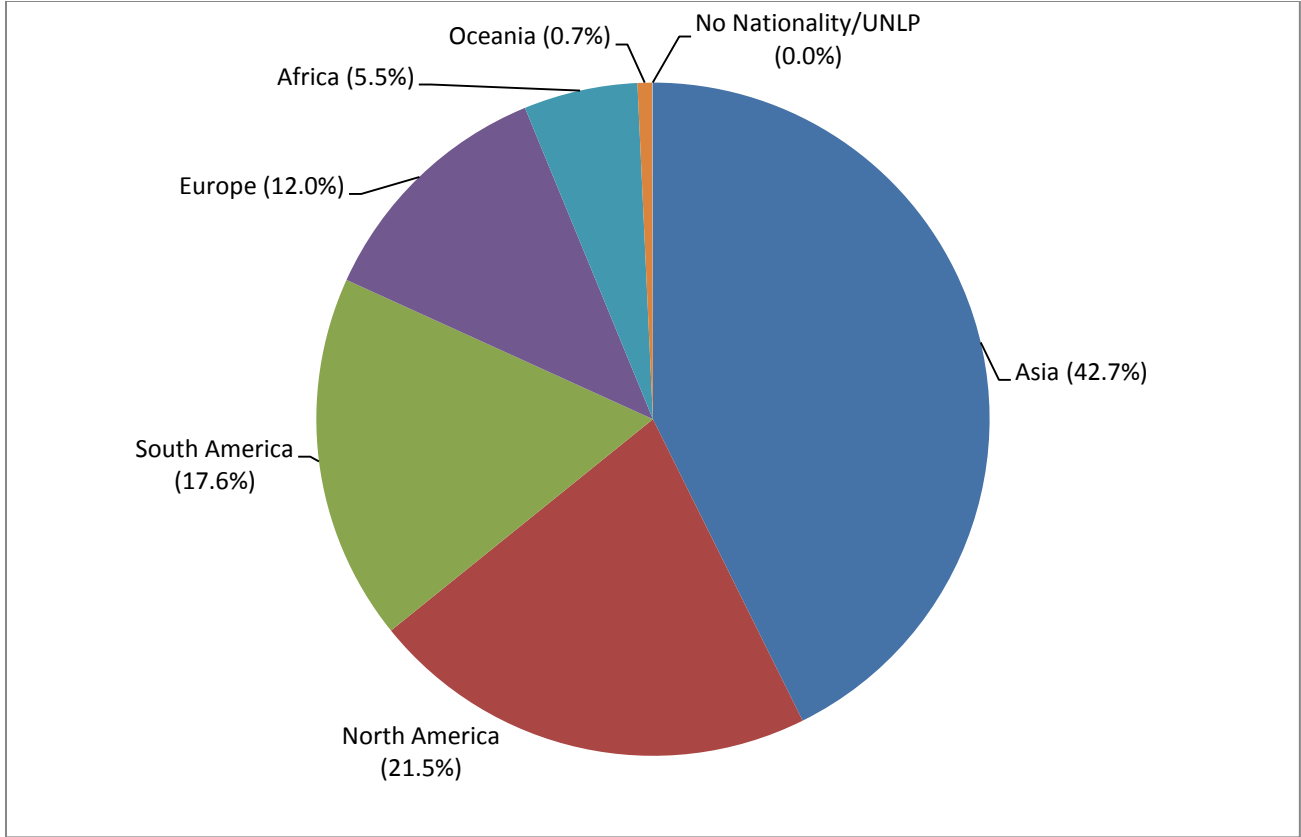

**Nonimmigrant Visa Issuances by Applicants' Nationality
Regional Breakdown
Fiscal Year 2018**

Region	Total Issuances	Percent of Total Issuances
Asia	3,851,766	42.7%
North America	1,943,711	21.5%
South America	1,588,540	17.6%
Europe	1,083,674	12.0%
Africa	493,989	5.5%
Oceania	63,607	0.7%
No Nationality/U. N. Laissez-Passer	2,739	0.0%
TOTAL	9,028,026	100%