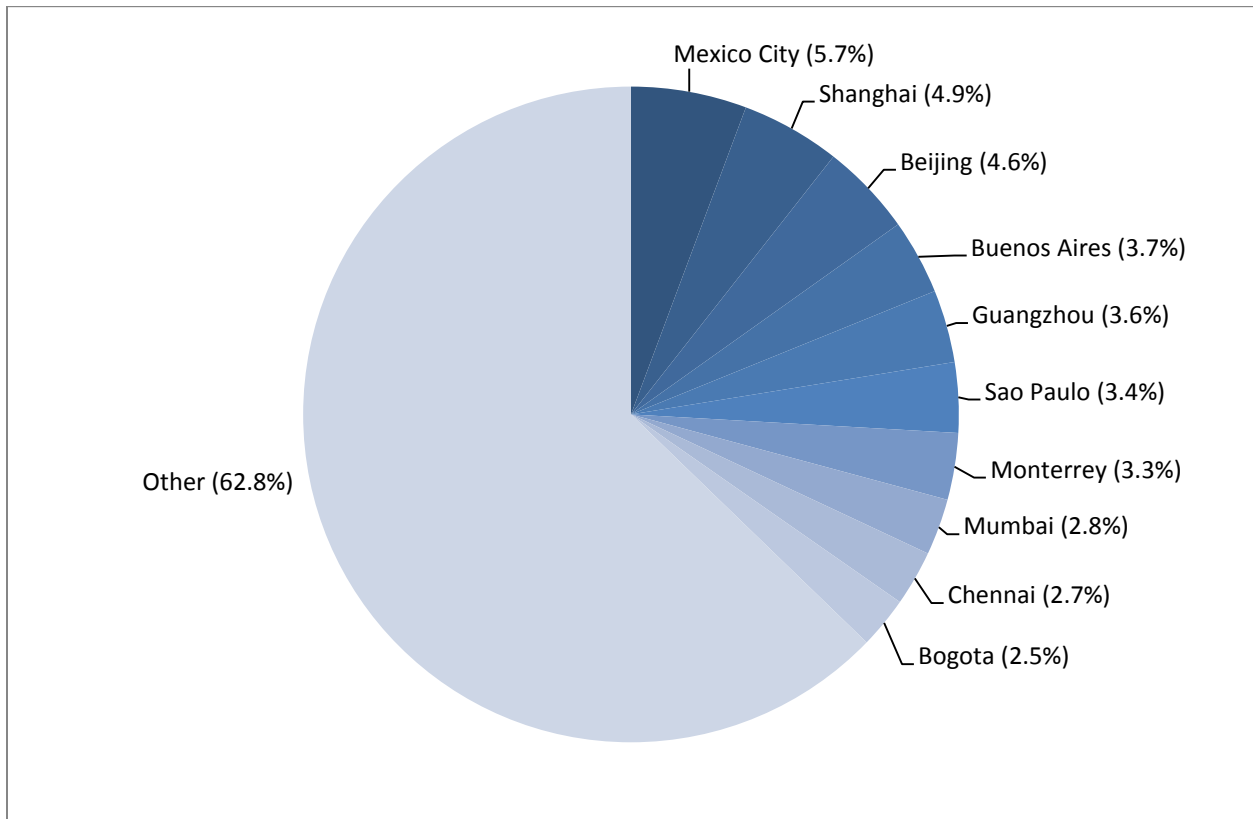

## Nonimmigrant Visa Issuances at Top Posts Fiscal Year 2018

Post Name	Issuance Total	Percent of Total Issuances
Mexico City	514,513	5.7%
Shanghai	441,920	4.9%
Beijing	412,014	4.6%
Buenos Aires	334,430	3.7%
Guangzhou	323,168	3.6%
Sao Paulo	312,261	3.4%
Monterrey	297,236	3.3%
Mumbai	250,798	2.8%
Chennai	245,832	2.7%
Bogota	229,449	2.5%
Other	5,666,405	62.8%
<b>TOTAL</b>	<b>9,028,026</b>	<b>100%</b>